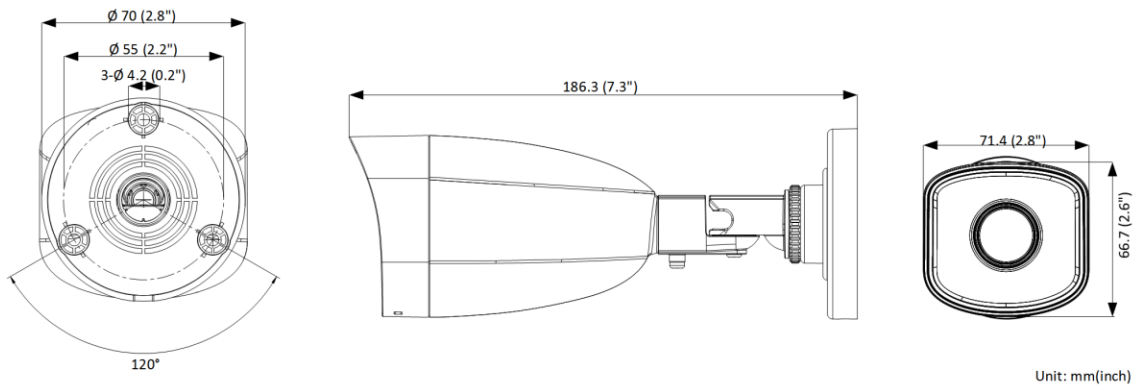

- IPC-B150H-M(2.8mm)(HiLookNEU)
- IPC-B150H(4mm)
- IPC-B150H(4mm)(B)
- IPC-B150H-M(4mm)(HiLookNEU)
- IPC-B150H(2.8mm)(HiLookNEU)
- IPC-B150H(6mm)
- IPC-B150H-M(6mm)(HiLookNEU)
- IPC-B150H-M(2.8mm)(B)
- IPC-B150H(4mm)(HiLookNEU)
- IPC-B150H-M(4mm)(B)

▪ **Dimension**

Unit: mm(inch)

▪ **Accessory**

▪ **Optional**

DS-1280ZJ-XS	DS-1276ZJ-SUS	DS-1275ZJ-SUS

▪ **Installation Methods**

Junction Box DS-1280ZJ-XS	Corner Mounting DS-1276ZJ-SUS+DS-1280ZJ-XS	Vertical Pole Mounting DS-1275ZJ-SUS+DS-1280ZJ-XS