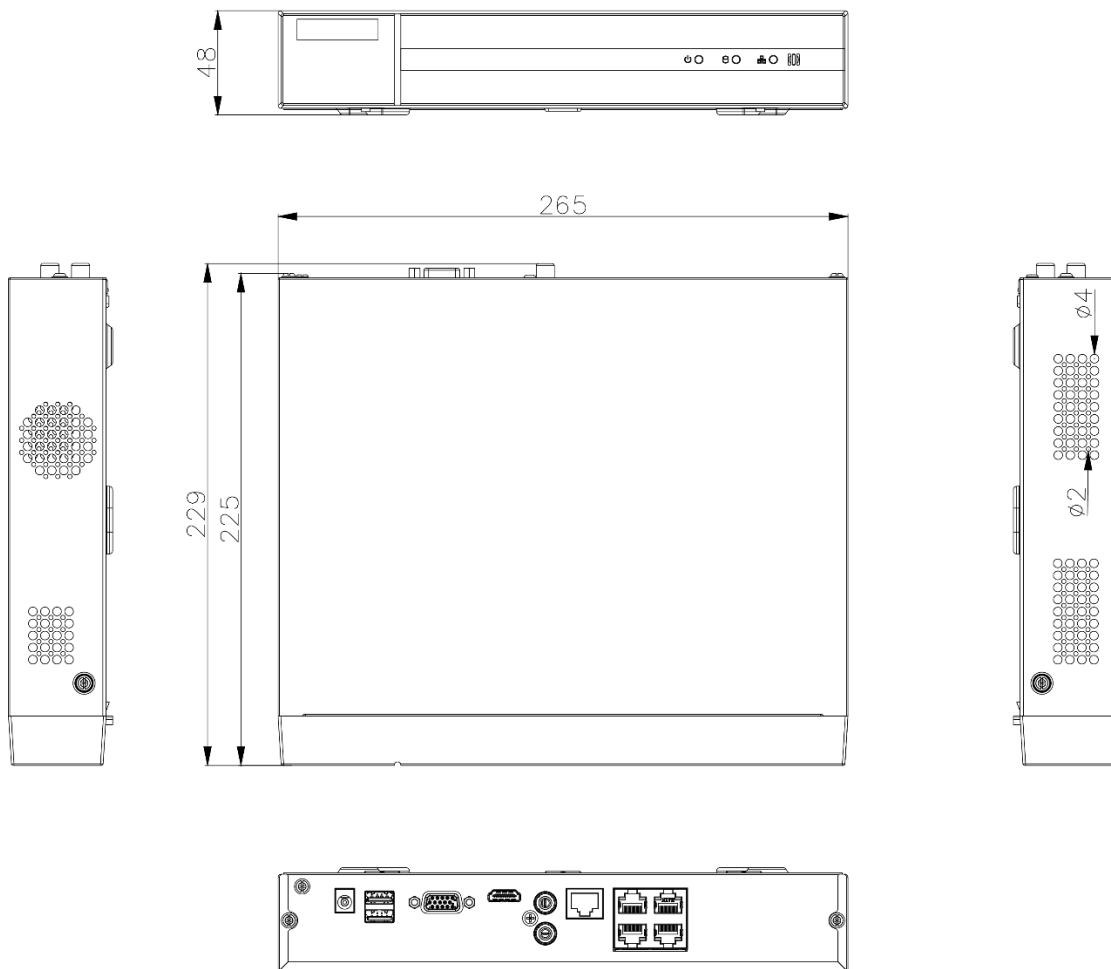

Consumption(without HDD and PoE off)	≤ 10 W
Working temperature	-10 °C to 55 °C (14 °F to 131 °F)
Working humidity	10% to 90%
Dimension (W × D × H)	265 × 225 × 48 mm (10.2" × 8.9" × 1.9")
Weight (without HDD)	≤ 1 kg (2.2 lb)
<b>Certification</b>	
FCC	Part 15 Subpart B, ANSI C63.4-2014
CE	EN 55032: 2015, EN 61000-3-2, EN 61000-3-3, EN 50130-4, EN 55035: 2017

## Camera Dimension

## NVR Dimension

scale/1:1;Unit/mm