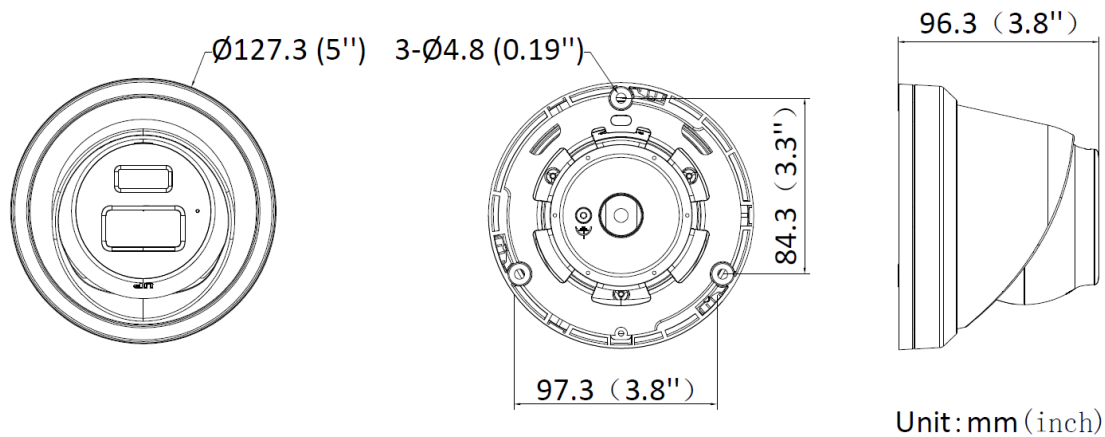

Consumption(without HDD and PoE off)	≤ 10 W
Working temperature	-10 °C to 55 °C (14 °F to 131 °F)
Working humidity	10% to 90%
Dimension (W × D × H)	265 × 225 × 48 mm (10.2" × 8.9" × 1.9")
Weight (without HDD)	≤ 1 kg (2.2 lb)
<b>Certification</b>	
FCC	Part 15 Subpart B, ANSI C63.4-2014
CE	EN 55032: 2015, EN 61000-3-2, EN 61000-3-3, EN 50130-4, EN 55035: 2017

## Camera Dimension

## NVR Dimension

scale/1:1;Unit/mm