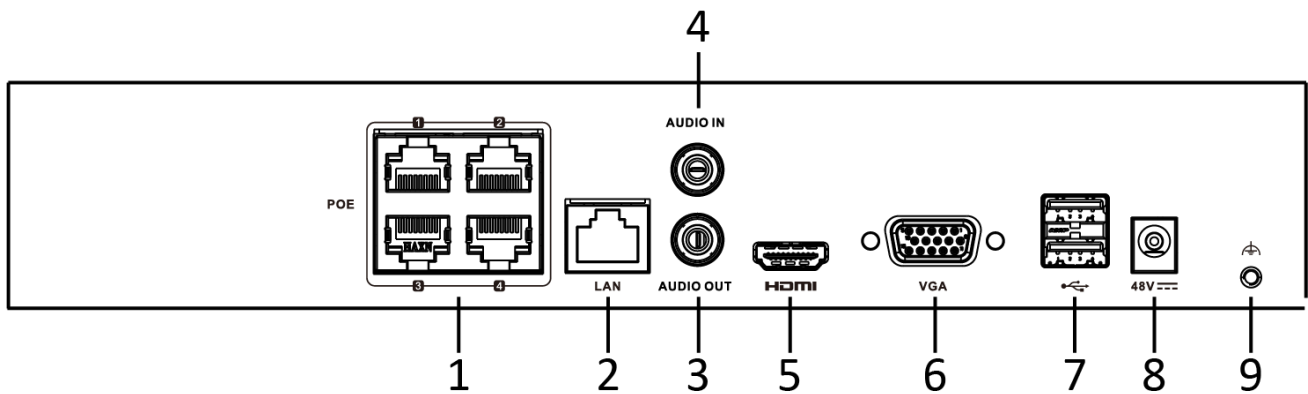

Physical Interface

No.	Description	No.	Description
1	PoE Interfaces	6	VGA Output (DB9 Connector)
2	LAN Interface	7	USB Interfaces
3	AUDIO OUT	8	Power Supply
4	AUDIO IN	9	GND
5	HDMI Interface		

Available Model

IK-2146TH-MM/P