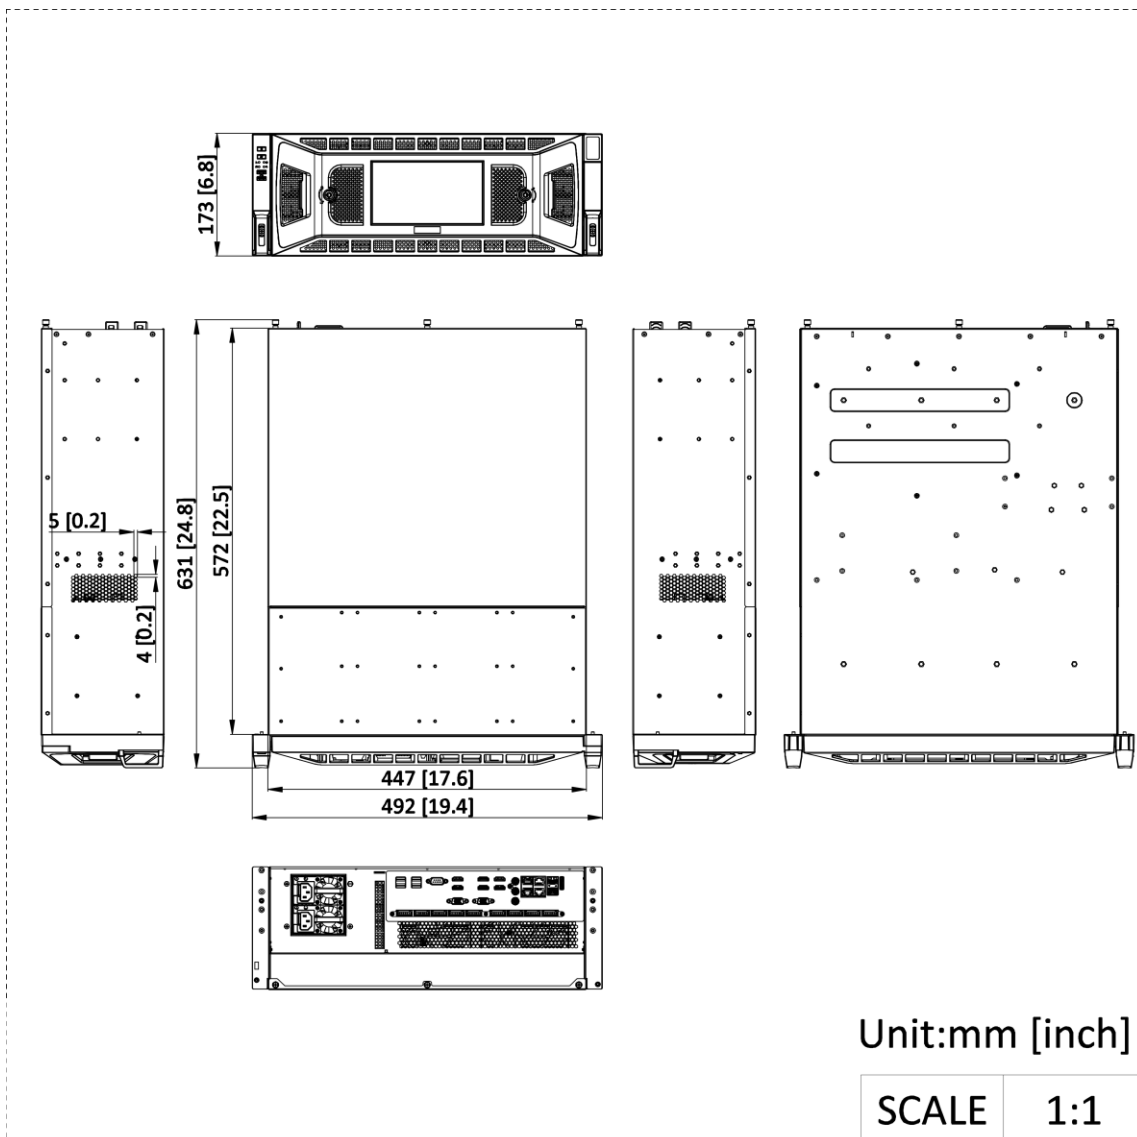

Working Temperature	-10 to 55°C (14 to 131° F)
Working Humidity	10 to 90%
Dimension (W × D × H)	447 mm × 572 mm × 173 mm (17.6 × 22.5 × 6.8 inch)
Weight	≤ 19 kg (without HDD, 28.7 lb.)
Certification	
Obtained Certification	CE, IC, CB, Rohs, Reach, WEEE, RCM, UKCA, LOA
CE	EN 55032:2015+A1:2020, ENIEC61000-3-2:2019+A1:2021, EN 61000-3-3:2013+A1:2019, EN 50130-4:2011+A1:2014, EN 55035:2017+A11:2020

Physical Interface

No.	Description	No.	Description
1	eSATA interface	8	HDMI interfaces
2	Fiber	9	Alarm out
3	LAN interfaces	10	RS-232 serial interface
4	Alarm in	11	USB 3.0 interfaces
5	Audio in and out	12	RS-485 serial interface
6	HDMI input and HDMI loopback	13	GND
7	VGA 1 and VGA 2 interfaces	14	Power supply

Available Model

DS-96128NXI-S24R

▪ Dimension

See Far, Go Further

www.hikvision.com
support@hikvision.com