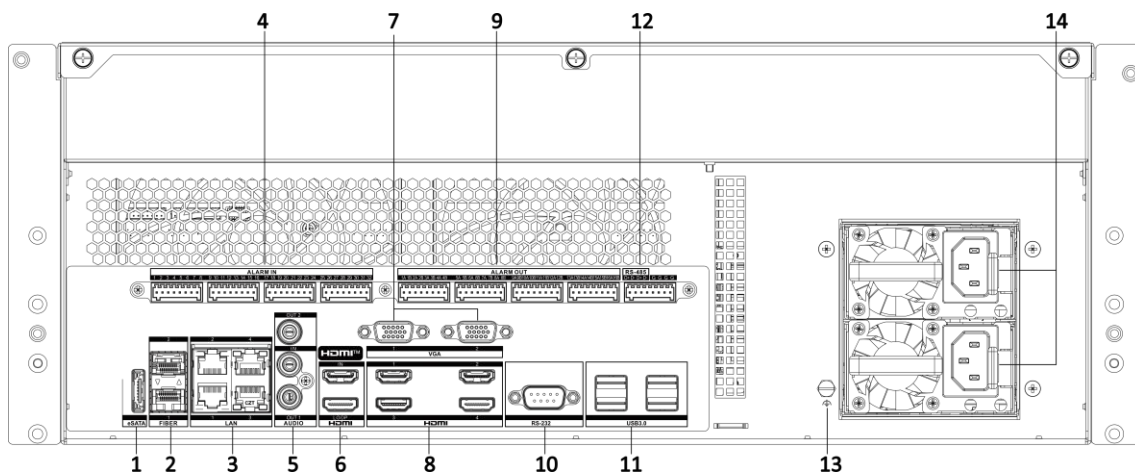

Working Temperature	-10 to 55°C (14 to 131° F)
Working Humidity	10 to 90%
Dimension (W × D × H)	447 mm × 572 mm × 173 mm (17.6 × 22.5 × 6.8 inch)
Weight	≤ 19 kg (without HDD, 28.7 lb.)
Certification	
Obtained Certification	CE, IC, CB, Rohs, Reach, WEEE, RCM, UKCA, LOA
CE	EN 55032:2015+A1:2020, ENIEC61000-3-2:2019+A1:2021, EN 61000-3-3:2013+A1:2019, EN 50130-4:2011+A1:2014, EN 55035:2017+A11:2020

Physical Interface

No.	Description	No.	Description
1	eSATA interface	8	HDMI interfaces
2	Fiber	9	Alarm out
3	LAN interfaces	10	RS-232 serial interface
4	Alarm in	11	USB 3.0 interfaces
5	Audio in and out	12	RS-485 serial interface
6	HDMI input and HDMI loopback	13	GND
7	VGA 1 and VGA 2 interfaces	14	Power supply

Available Model

DS-96128NXI-S24R